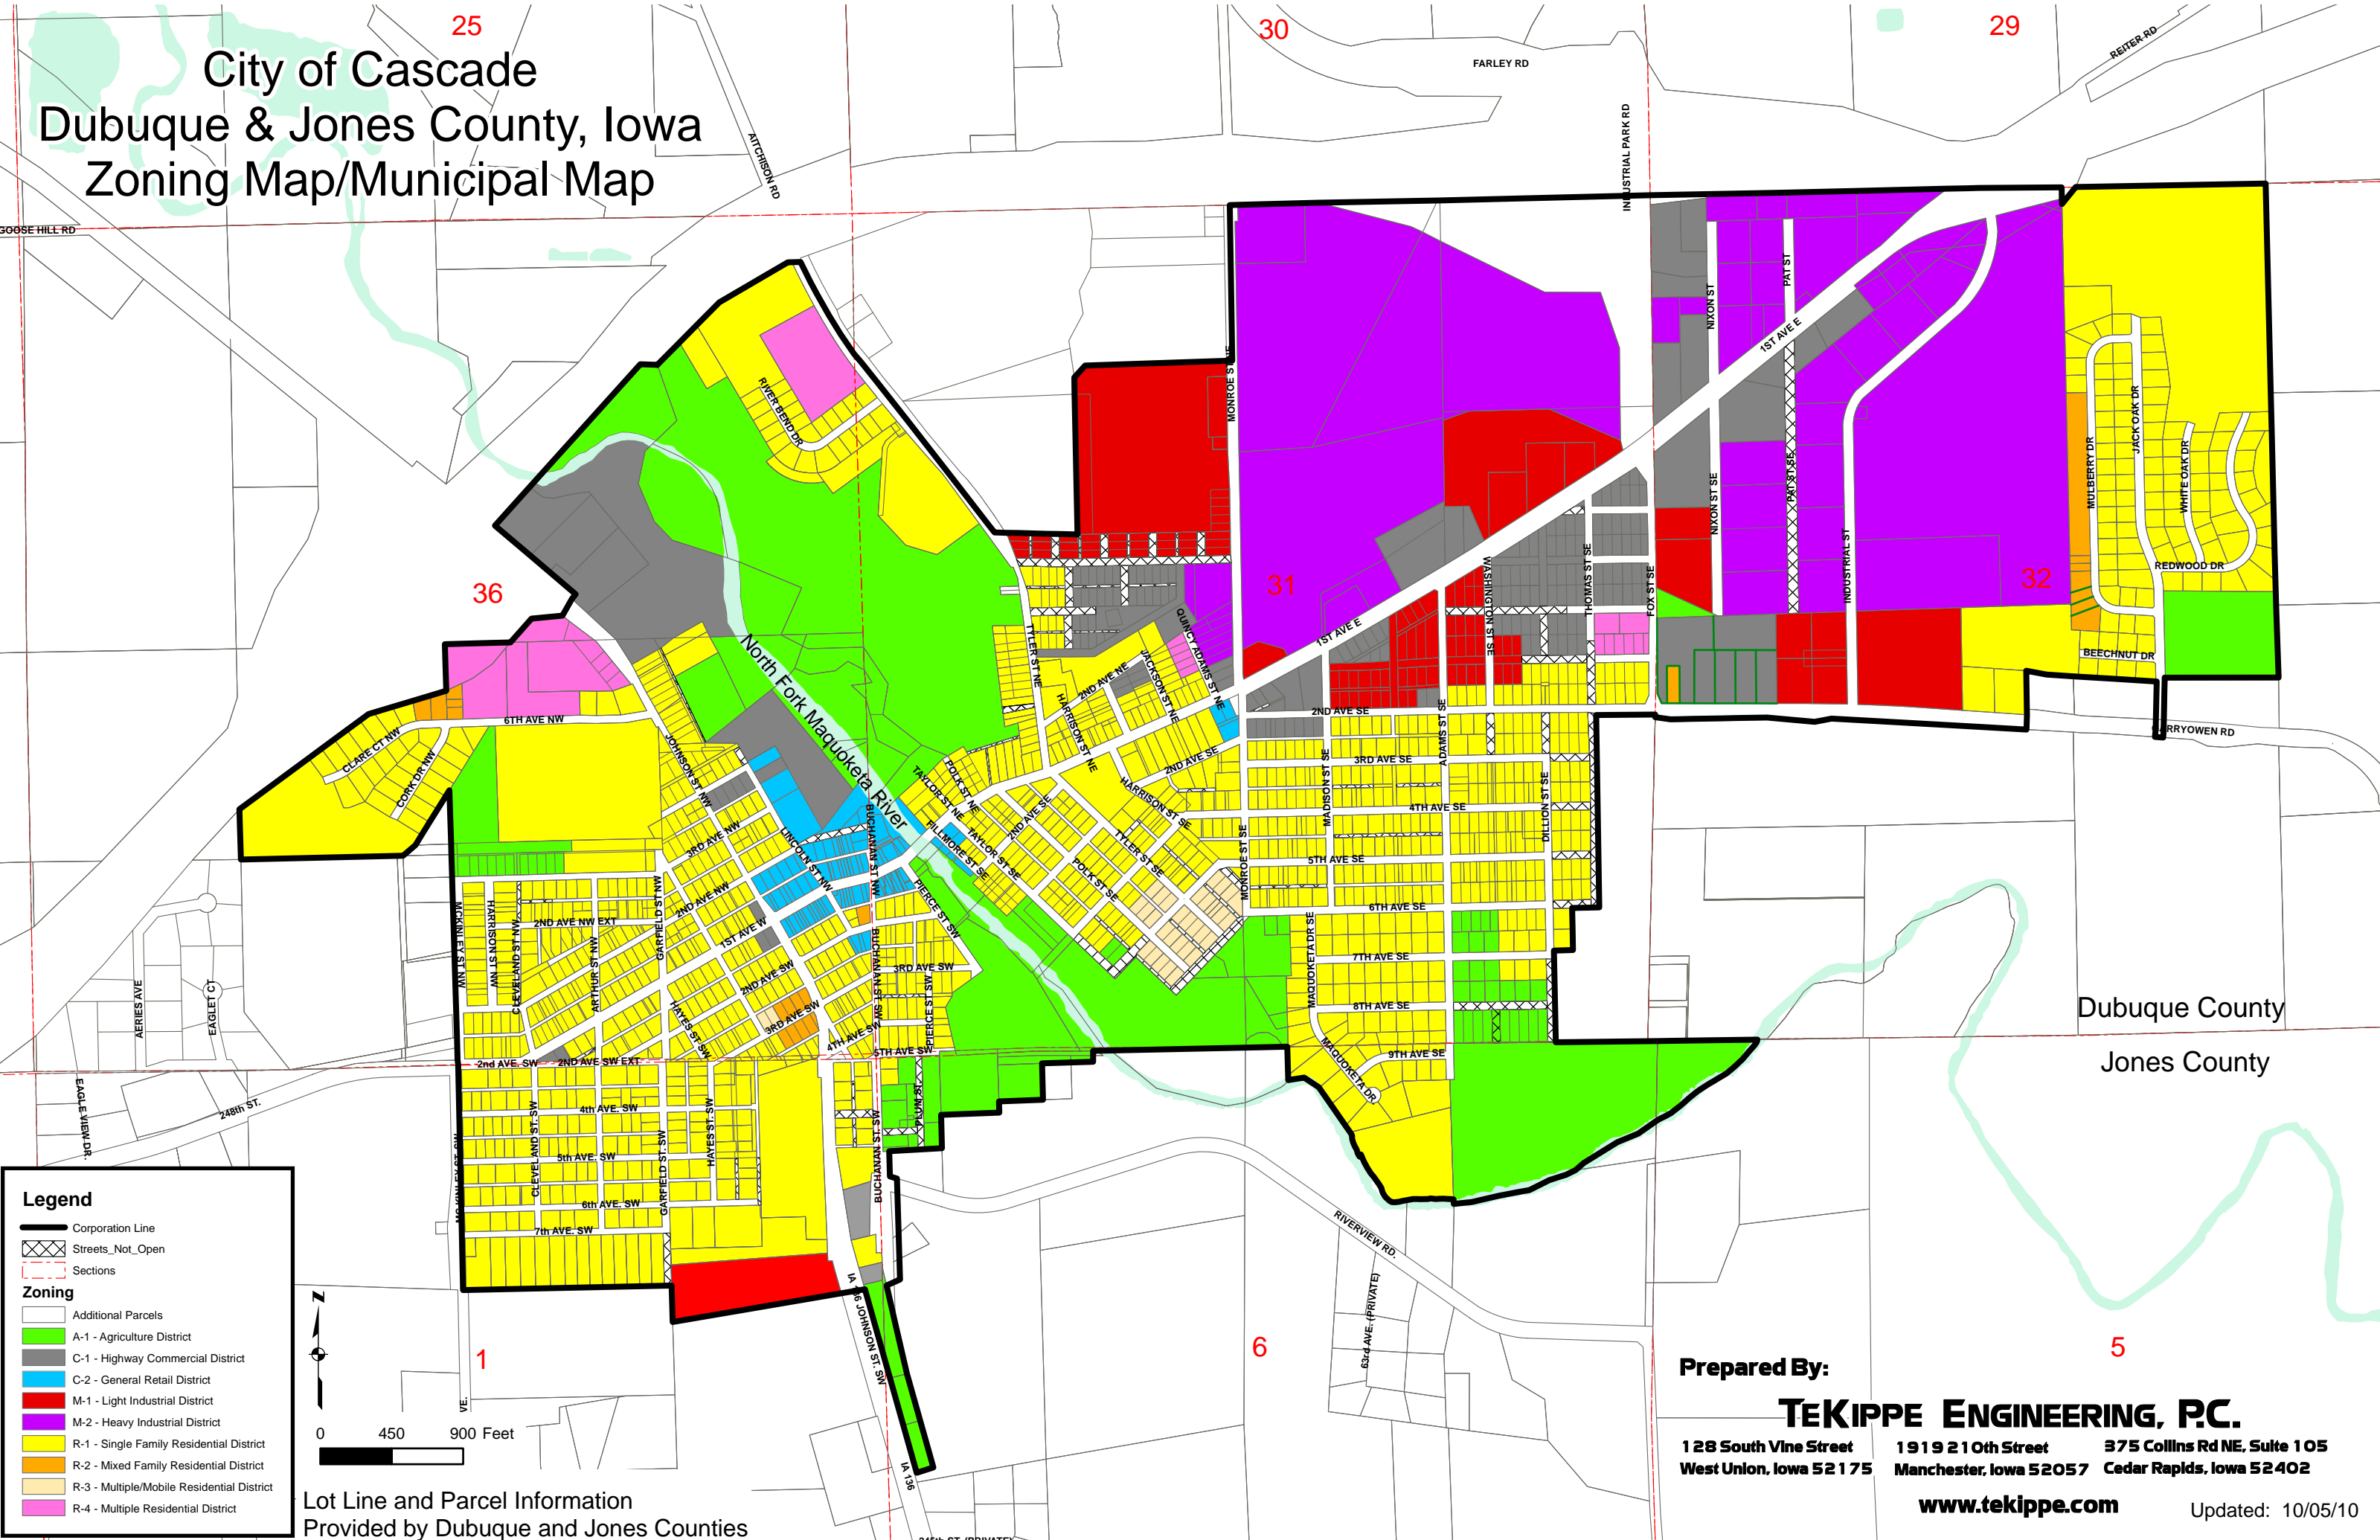

City of Cascade Dubuque & Jones County, Iowa Zoning Map/Municipal Map

Legend

- Corporation Line
- Streets_Not_Open
- Sections

Zoning

- Additional Parcels
- A-1 - Agriculture District
- C-1 - Highway Commercial District
- C-2 - General Retail District
- M-1 - Light Industrial District
- M-2 - Heavy Industrial District
- R-1 - Single Family Residential District
- R-2 - Mixed Family Residential District
- R-3 - Multiple/Mobile Residential District
- R-4 - Multiple Residential District

Lot Line and Parcel Information
Provided by Dubuque and Jones Counties

Prepared By:
TEKIPPE ENGINEERING, P.C.

128 South Vine Street West Union, Iowa 52175
1919 210th Street Manchester, Iowa 52057
375 Collins Rd NE, Suite 105 Cedar Rapids, Iowa 52402